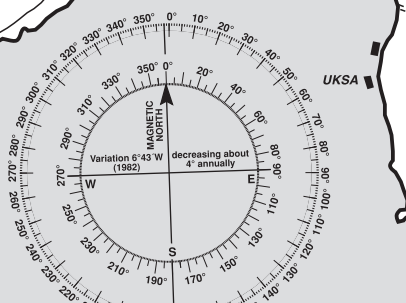

FOR GUIDANCE ONLY
(Not a Sailing Instruction)

CENTRAL SOLENT RACING CHART

- KEY**
- ⊕ Special Racing Mark
 - ⊙ Cardinal Navigation Buoy
 - ▢ Green Navigation Buoy
 - ▣ Red Navigation Buoy
 - ⊠ Buoy Bounding
 - ⊡ Precautionary Area
 - ⊞ Mooring Buoy

Two digit mark designation in circle

SCALE - NAUTICAL MILES

While every care has been taken in the preparation of this chart no liability can be accepted for any loss or damage arising from any error or inaccuracy.

ORDER REF: CCCA 18

© Roberts Charts 2018