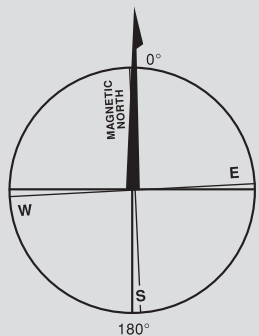

FOR GUIDANCE ONLY
(Not a Sailing Instruction)

CENTRAL SOLENT RACING CHART

- KEY**
- ⊕ Special Racing Mark
 - ⊙ Cardinal Navigation Buoy
 - ▢ Green Navigation Buoy
 - ▣ Red Navigation Buoy
 - ⊠ Buoy Bounding
 - ⊡ Precautionary Area
 - ⊞ Mooring Buoy

Two digit mark designation in circle

SCALE - NAUTICAL MILES

While every care has been taken in the preparation of this chart no liability can be accepted for any loss or damage arising from any error or inaccuracy.

ORDER REF: CCCA 18

© Roberts Charts 2018